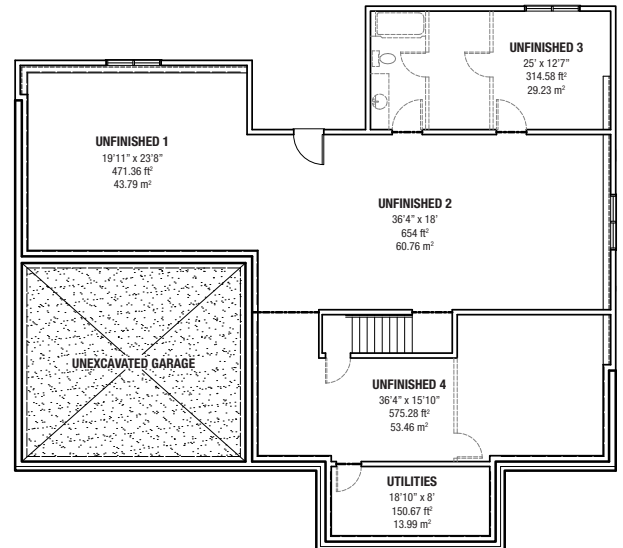

COUNTRY COLLECTION CAMBRIDGE

19A Springview Heights

\$638,700 HST incl.

The Cambridge is a bungalow that has everything you need with three bedrooms, two full bathrooms on the main floor. The master bedroom features double closets and an ensuite with a freestanding tub and double sinks. The bright kitchen is connected to a spacious dining area, which opens into the great room. The Cambridge also features a double garage, main floor laundry and an unfinished basement for additional living space.

CAMBRIDGE

BASEMENT

Please note: All measurements are interior wall to interior wall and include non load-bearing walls.

Terra Firma Development Corporation reserves the right to make changes and modifications. Dimensions, specifications, layouts, designs and materials are subject to change. Elevations shown are an artist's rendering only. All plans are the exclusive property of Terra Firma Development Corporation. Any replication or reproduction in whole or part is strictly prohibited.