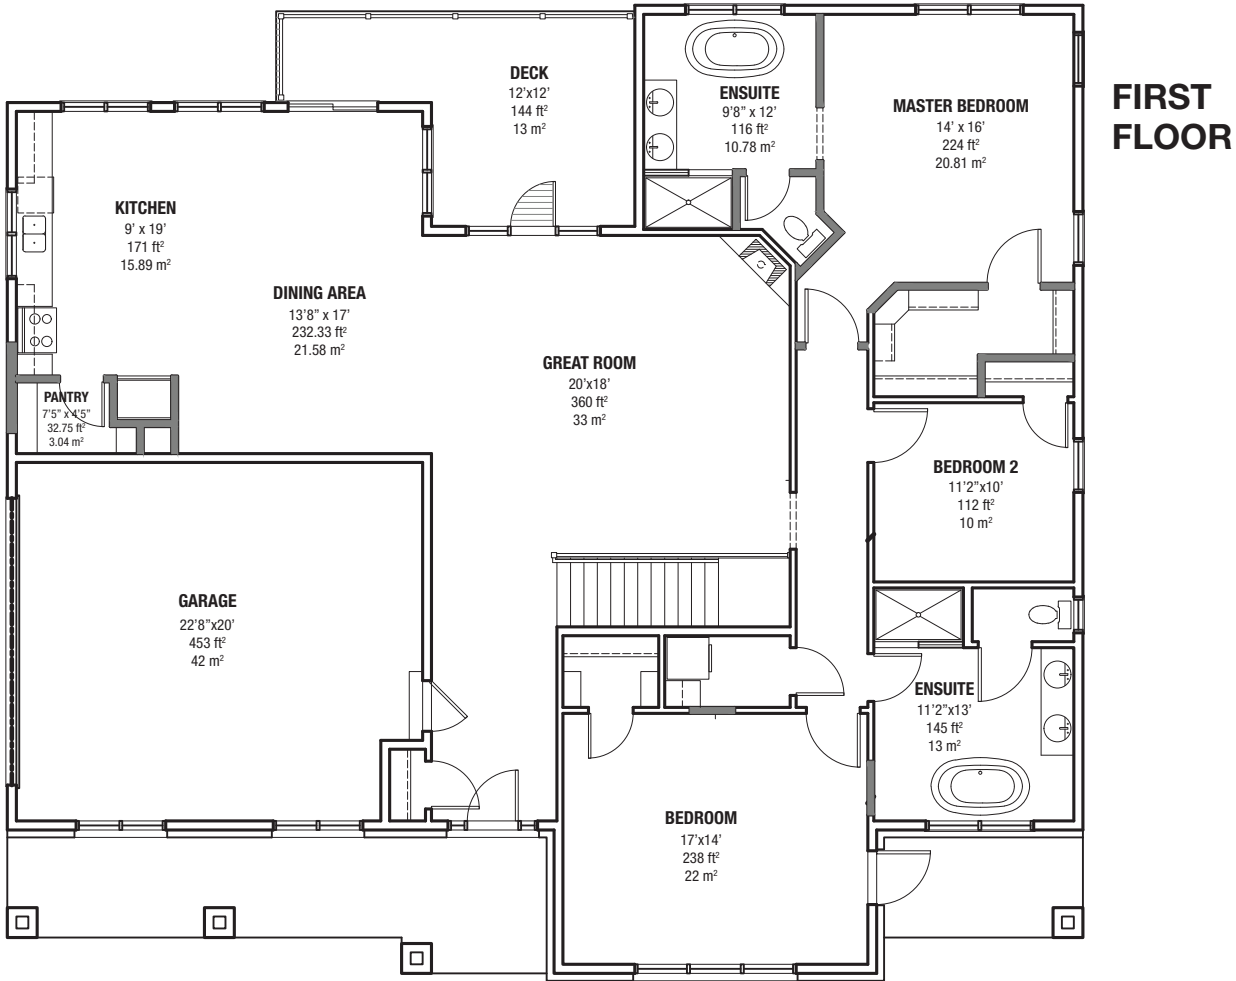

COUNTRY COLLECTION CAMBRIDGE

19A Springview Heights

\$638,700 HST incl.

The Cambridge is a bungalow that has everything you need with three bedrooms, two full bathrooms on the main floor. The master bedroom features double closets and an ensuite with a freestanding tub and double sinks. The bright kitchen is connected to a spacious dining area, which opens into the great room. The Cambridge also features a double garage, main floor laundry and an unfinished basement for additional living space.

CAMBRIDGE

BASEMENT

Please note: All measurements are interior wall to interior wall and include non load-bearing walls.

Terra Firma Development Corporation reserves the right to make changes and modifications. Dimensions, specifications, layouts, designs and materials are subject to change. Elevations shown are an artist's rendering only. All plans are the exclusive property of Terra Firma Development Corporation. Any replication or reproduction in whole or part is strictly prohibited.